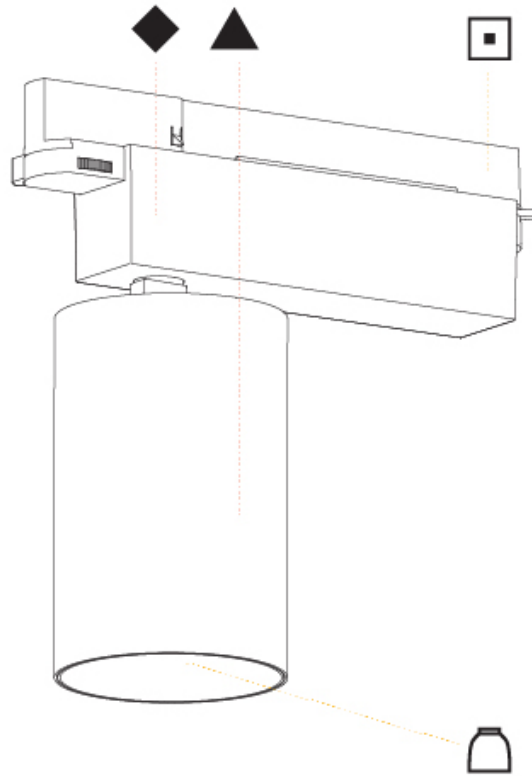

CENTRIQ 95 TRACK

A3T019-

PROJECT
TYPE
SPECIFIER
QUANTITY
DATE

A