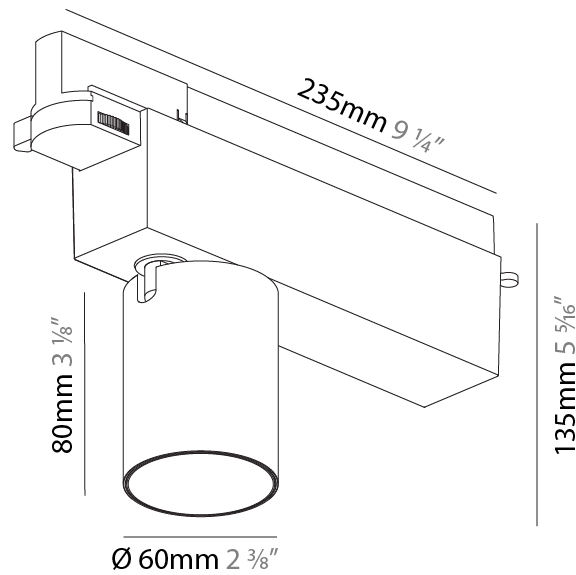

Series: Centriq
Subseries: Centriq 60
Brand: Prolicht
Division: Architectural
Mounting Type: Track
Mounting Location: Ceiling
Subcategory: Spots

PHYSICAL

Shape: Cylinder
Diameter (mm): 60
Diameter (in): 2 3/8
Length (mm): 235
Length (in): 9 1/4
Height (mm): 135
Height (in): 5 5/16
Light Distribution: Adjustable / Direct
Weight (kg): 0.897
Weight (lbs): 1.977
Installation Requirement: Track or profile system
Fixture Finish: SSR / BKV / CWI / CRY / HAB / LAG / UFT / ITA / RUA / RUR / MIC / FTG / MYG / TWT / LOD / PUS / FRO / FUP / KIA / POP / BLS / SPG / MEY / GOH / GUM / CHC / COM / ABZ / JAG / OBR / MOS / ROR
Fixture Material: Aluminum

ELECTRICAL

Lamp Type: LED (Zhaga Standard)
Input Wattage (W): 14
Total Output Wattage (W): 12.5
Dimming: Tri-Mode (Non-Dimming and Phase Dimming (120Vac only) and 0-10V Dimming)
Driver Included: Yes
Driver Location: Integrated
Driver Type: Constant Current - Universal
Driver Class: Class 2
Input Voltage (V): 120 - 277
Constant Current (MA): 350

LED

Number of LEDs: 1
Color Temperature (°K): 2700 / 3000 / 3500 / 4000
Max. Delivered Lumen (lm): 940 / 980 / 1029 / 1050
Nominal Lumen (lm): 1386 / 1438 / 1511 / 1542
CRI: >90 CRI
Lamp Life (hrs): 50000
Upon Request: Special Color Temperature Special Led

OPTICAL

Reflector: 20 / 40 / 60
Adjustability: Rotational 340°; Tilt 90°
Upon Request: Special Beam Angles

RATINGS AND CERTIFICATIONS

Certified By: Certified for North American Standards
IP rating: IP20