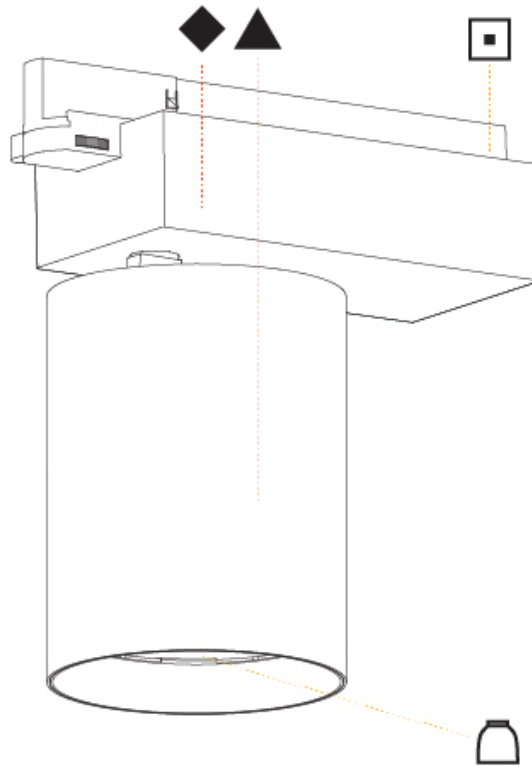

CENTRIQ 125 TRACK

A3T024-

PROJECT _____

TYPE _____

SPECIFIER _____

QUANTITY _____

DATE _____

A