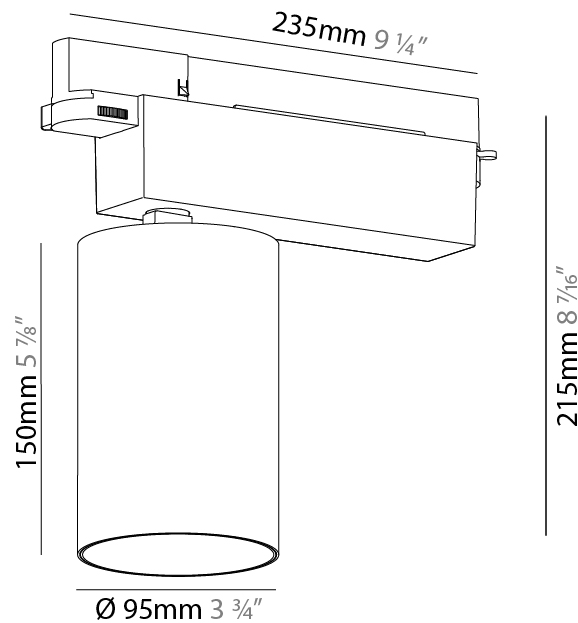

GENERAL

Series: Centriq
Subseries: Centriq 95
Brand: Prolicht
Division: Architectural
Mounting Type: Track
Mounting Location: Ceiling
Subcategory: Spots

PHYSICAL

Shape: Cylinder
Diameter (mm): 95
Diameter (in): 3 3/4
Length (mm): 235
Length (in): 9 1/4
Height (mm): 150
Height (in): 5 7/8
Light Distribution: Adjustable / Direct
Weight (kg): 1.495
Weight (lbs): 3.3
Fixture Finish: SSR / BKV / CWI / CRY / HAB / LAG / UFT / ITA / RUA / RUR / MIC / FTG / MYG / TWT / LOD / PUS / FRO / FUP / KIA / POP / BLS / SPG / MEY / GOH / GUM / CHC / COM / ABZ / JAG / OBR / MOS / ROR
Fixture Material: Aluminum

ELECTRICAL

Lamp Type: LED (Zhaga Standard)
Input Wattage (W): 26
Total Output Wattage (W): 23.6
Dimming: Tri-Mode (Non-Dimming and Phase Dimming (120Vac only) and 0-10V Dimming)
Driver Included: Yes
Driver Location: Integrated
Driver Type: Constant Current - Universal
Driver Class: Class 2
Input Voltage (V): 120 - 277
Constant Current (MA): 700

LED

Number of LEDs: 1
Color Temperature (°K): 2700 / 3000 / 3500 / 4000
Max. Delivered Lumen (lm): 2148 / 2289 / 2357 / 2405
Nominal Lumen (lm): 3113 / 3317 / 3416 / 3486
CRI: >90 CRI
Lamp Life (hrs): 50000
Upon Request: Special Color Temperature Special Led

OPTICAL

Reflector: 18 / 26 / 40
Adjustability: Rotational 340°; Tilt 90°
Upon Request: Special Beam Angles

RATINGS AND CERTIFICATIONS

Certified By: Certified for North American Standards
IP rating: IP20