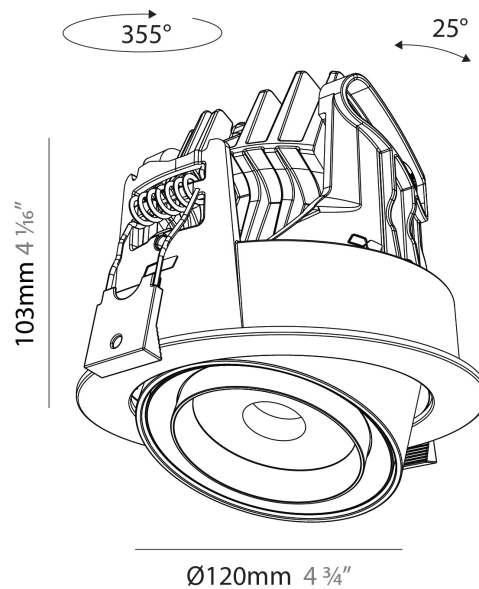

GENERAL

Series: Centriq
Subseries: Centriq Round Flex Adjustable
Brand: Prolicht
Division: Architectural
Mounting Type: Recessed
Mounting Location: Ceiling
Subcategory: Spots

PHYSICAL

Shape: Cylinder
Diameter (mm): 120
Diameter (in): 4 ¾
Height (mm): 105
Height (in): 4 ¼
Min. Recessing Depth (mm): 120
Min. Recessing Depth (in): 4 ¾
Light Distribution: Adjustable / Direct
Weight (kg): 0.666
Fixture Finish: SSR / BKV / CWI / CRY / HAB / LAG / UFT / ITA / RUA / RUR / MIC / FTG / MYG / TWT / LOD / PUS / FRO / FUP / KIA / POP / BLS / SPG / MEY / GOH / GUM / CHC / COM / ABZ / JAG / OBR / MOS / ROR
Fixture Material: Aluminum
Cut-out Measurements: Dia. 112mm / 4 7/16"

ELECTRICAL

Lamp Type: LED (Zhaga Standard)
Input Wattage (W): 8.2
Total Output Wattage (W): 7.3
Dimming: Dali Dimming
Driver Included: No
Driver Location: Remote
Driver Type: Constant Current - Universal
Driver Class: Class 2
Input Voltage (V): 120 - 277
Constant Current (MA): 200

LED

Color Temperature (°K): 2700-6500 Tunable White
Max. Delivered Lumen (lm): 391 - 451
Nominal Lumen (lm): 576 - 664
CRI: >90 CRI
Lamp Life (hrs): 50000

OPTICAL

Beam Angle: 14 - 46
Adjustability: Rotational 350° / Tilt 25°

RATINGS AND CERTIFICATIONS

Certified By: CSA Certified to UL and CSA Standards
IP rating: IP20