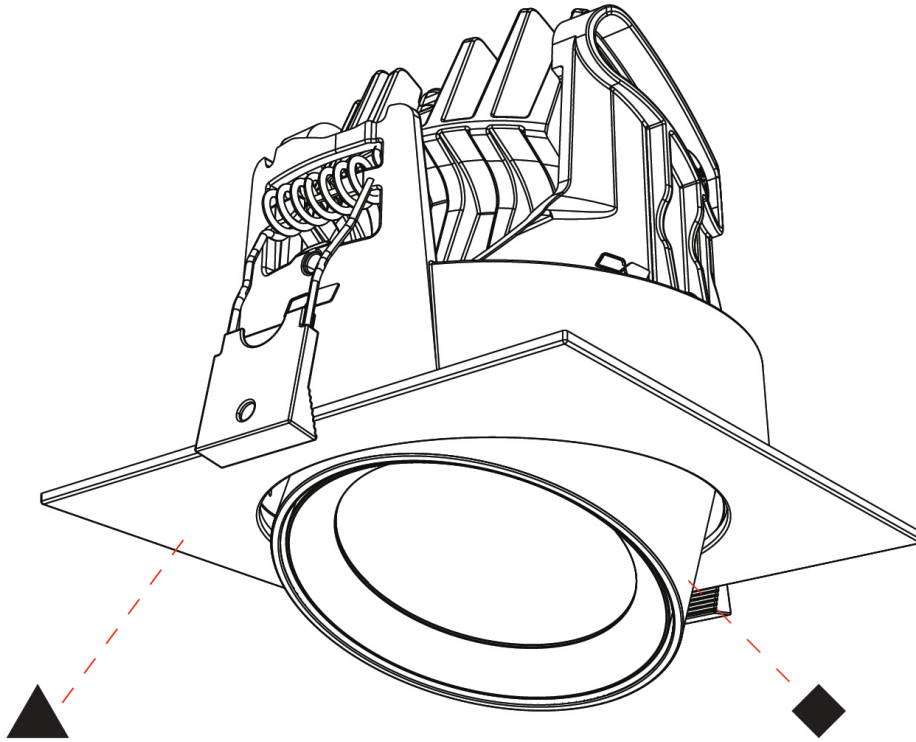

CENTRIQ SQUARE ADJUSTABLE RECESSED

A35982-

PROJECT

TYPE

SPECIFIER

QUANTITY

DATE