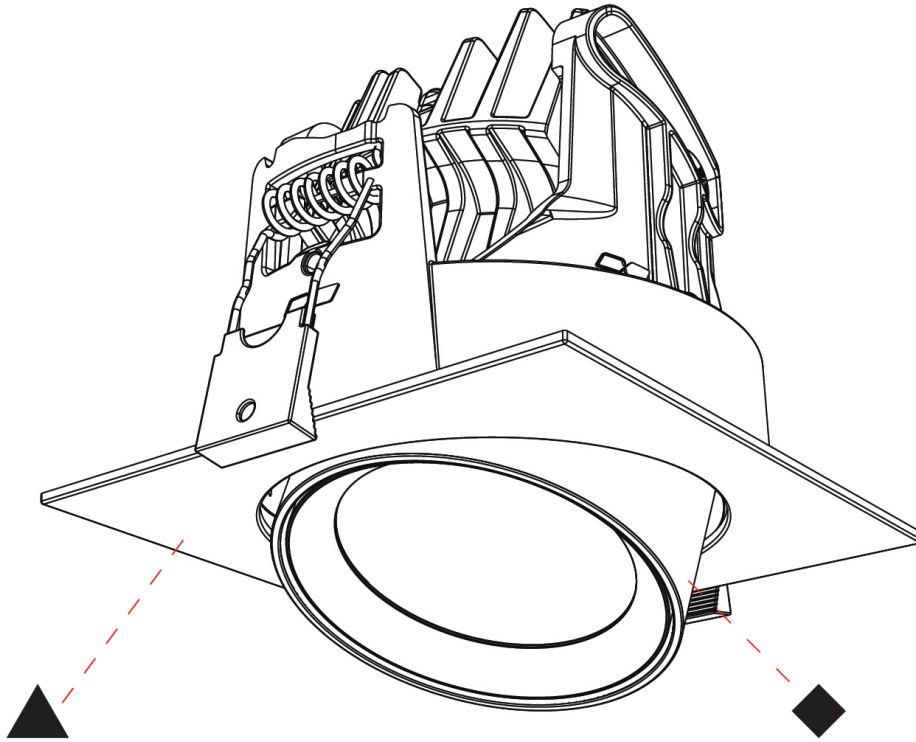

CENTRIQ SQUARE ADJUSTABLE RECESSED

A35983-

PROJECT	_____
TYPE	_____
SPECIFIER	_____
QUANTITY	_____
DATE	_____

A