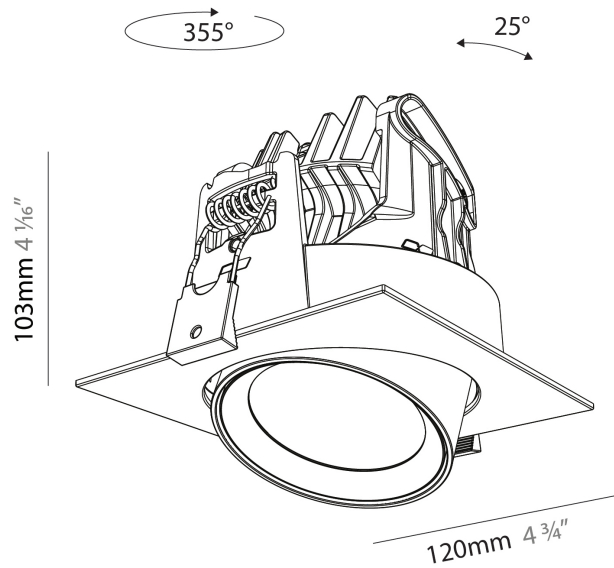

PHYSICAL

Shape: Cylinder
Diameter (mm): 120
Diameter (in): 4 3/4
Length (mm): 120
Length (in): 4 3/4
Height (mm): 105
Height (in): 4 1/8
Min. Recessing Depth (mm): 120
Min. Recessing Depth (in): 4 3/4
Light Distribution: Adjustable / Direct
Weight (kg): 0.665
Diffuser: Lens Pack - No Lens / Opal / Linear Spread Lens / Honeycomb / Spread Lens
Fixture Finish: SSR / BKV / CWI / CRY / HAB / LAG / UFT / ITA / RUA / RUR / MIC / FTG / MYG / TWT / LOD / PUS / FRO / FUP / KIA / POP / BLS / SPG / MEY / GOH / GUM / CHC / COM / ABZ / JAG / OBR / MOS / ROR
Fixture Material: Aluminum
Cut-out Measurements: Dia. 112mm / 4 7/16"

ELECTRICAL

Lamp Type: LED (Zhaga Standard)
Input Wattage (W): 20.5
Total Output Wattage (W): 18.1
Dimming: Tri-Mode (Non-Dimming and Phase Dimming (120Vac only) and 0-10V Dimming)
Driver Included: Yes
Driver Location: Recessed Housing
Driver Type: Constant Current - Universal
Driver Class: Class 2
Input Voltage (V): 120 - 277
Constant Current (MA): 500

LED

Color Temperature (°K): 2700 / 3000 / 3500 / 4000
Max. Delivered Lumen (lm): 1432 / 1542 / 1432 / 1636
Nominal Lumen (lm): 1668 / 1797 / 1668 / 1907
CRI: >90 CRI
Lamp Life (hrs): 50000

OPTICAL

Reflector°: 10
Adjustability: Rotational 350° / Tilt 25°

RATINGS AND CERTIFICATIONS

Certified By: CSA Certified to UL and CSA Standards
IP rating: IP20