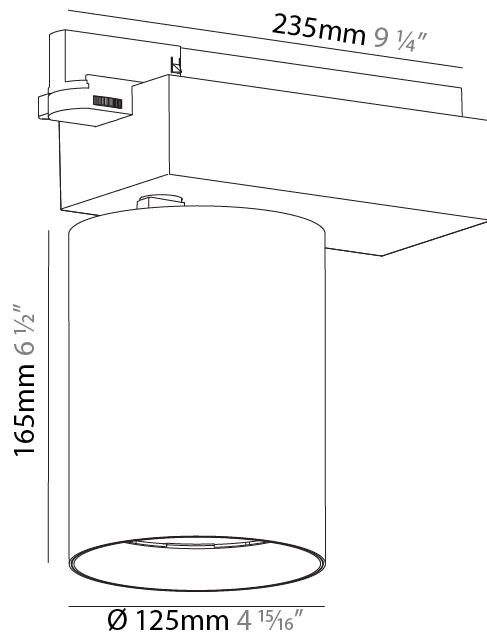

GENERAL

Series: Centriq
Subseries: Centriq 125
Brand: Prolicht
Division: Architectural
Mounting Type: Track
Mounting Location: Ceiling
Subcategory: Spots

PHYSICAL

Shape: Cylinder
Diameter (mm): 125
Diameter (in): 4 ¹⁵/₁₆
Length (mm): 235
Length (in): 9 ¹/₄
Height (mm): 165
Height (in): 6 ¹/₂
Light Distribution: Adjustable / Direct
Fixture Finish: SSR / BKV / CWI / CRY / HAB / LAG / UFT / ITA / RUA / RUR / MIC / FTG / MYG / TWT / LOD / PUS / FRO / FUP / KIA / POP / BLS / SPG / MEY / GOH / GUM / CHC / COM / ABZ / JAG / OBR / MOS / ROR
Fixture Material: Aluminum

ELECTRICAL

Lamp Type: LED (Zhaga Standard)
Input Wattage (W): 23.1
Total Output Wattage (W): 21
Dimming: Tri-Mode (Non-Dimming and Phase Dimming (120Vac only) and 0-10V Dimming)
Driver Included: Yes
Driver Location: Integrated
Driver Type: Constant Current - Universal
Driver Class: Class 2
Input Voltage (V): 120 - 277
Constant Current (MA): 700

LED

Number of LEDs: 1
Color Temperature (°K): 2700 / 3000 / 3500 / 4000
Max. Delivered Lumen (lm): 1440 / 1490 / 1568 / 1600
Nominal Lumen (lm): 1853 / 1923 / 2021
CRI: >90 CRI
Lamp Life (hrs): 50000

OPTICAL

Beam Angle: 8
Adjustability: Rotational 340°; Tilt 90°

RATINGS AND CERTIFICATIONS

Certified By: Certified for North American Standards
IP rating: IP20