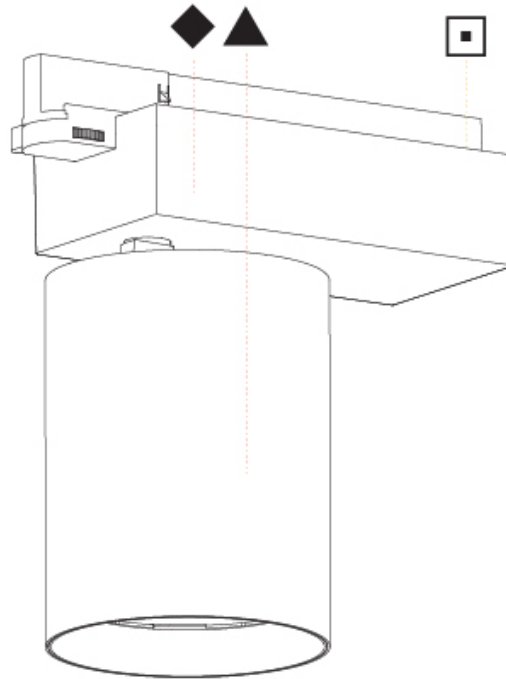

CENTRIQ 125 TRACK

A3T027-

PROJECT

TYPE

SPECIFIER

QUANTITY

DATE

A