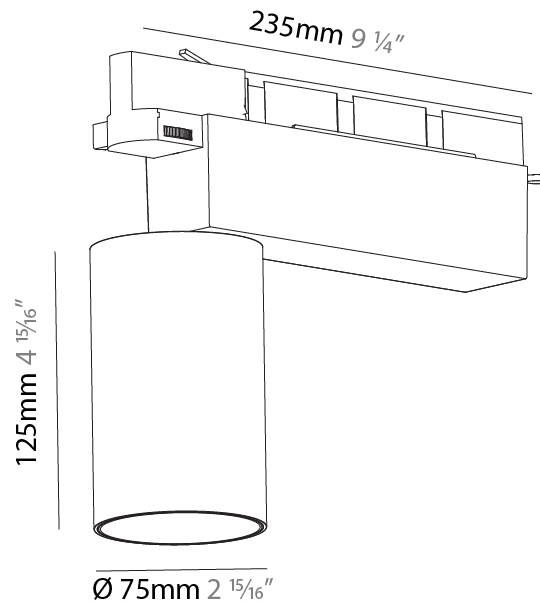

PHYSICAL

Shape: Cylinder
Diameter (mm): 75
Diameter (in): 2 ¹⁵/₁₆
Length (mm): 235
Length (in): 9 ¹/₄
Height (mm): 182
Height (in): 7 ³/₁₆
Light Distribution: Adjustable / Direct
Weight (kg): 1.099
Weight (lbs): 2.42
Installation Requirement: Track or profile system
Fixture Finish: SSR / BKV / CWI / CRY / HAB / LAG / UFT / ITA / RUA / RUR / MIC / FTG / MYG / TWT / LOD / PUS / FRO / FUP / KIA / POP / BLS / SPG / MEY / GOH / GUM / CHC / COM / ABZ / JAG / OBR / MOS / ROR
Fixture Material: Aluminum Die Cast

ELECTRICAL

Lamp Type: LED (Zhaga Standard)
Input Wattage (W): 26
Total Output Wattage (W): 23.6
Dimming: Tri-Mode (Non-Dimming and Phase Dimming (120Vac only) and 0-10V Dimming)
Driver Included: Yes
Driver Location: Integrated
Driver Type: Constant Current - Universal
Driver Class: Class 2
Input Voltage (V): 120 - 277
Constant Current (MA): 700

LED

Number of LEDs: 1
Color Temperature (°K): 2700 / 3000 / 3500 / 4000
Max. Delivered Lumen (lm): 1968 / 2097 / 2160 / 2204
Nominal Lumen (lm): 3113 / 3317 / 3416 / 3486
CRI: >90 CRI
Lamp Life (hrs): 50000
Upon Request: Special Color Temperature Special Led

OPTICAL

Reflector°: 20 / 25 / 40
Adjustability: Rotational 340°; Tilt 90°
Upon Request: Special Beam Angles

RATINGS AND CERTIFICATIONS

Certified By: Certified for North American Standards
IP rating: IP20