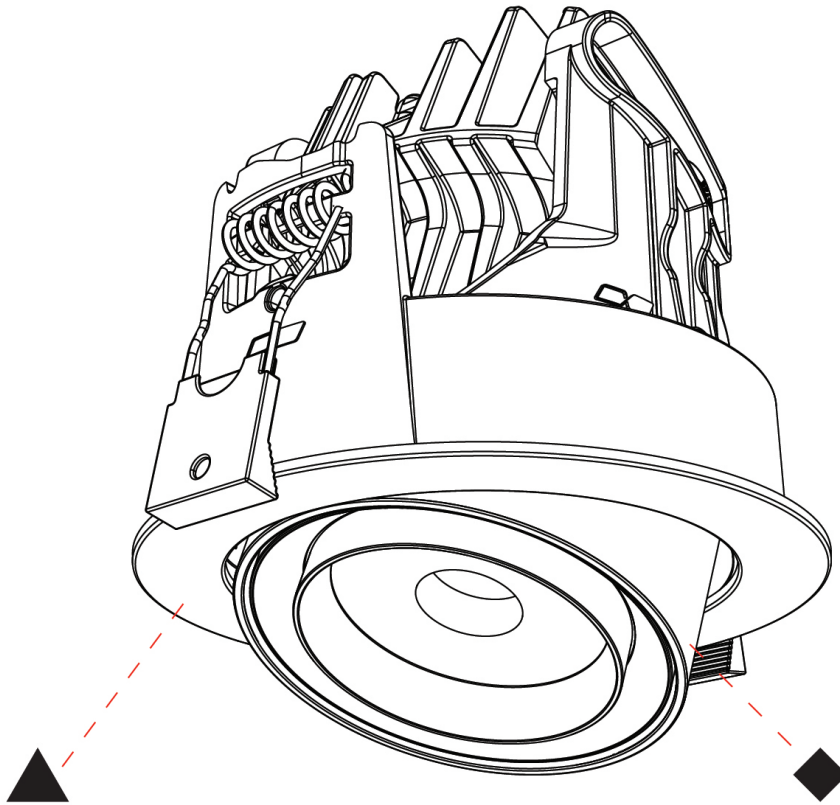

CENTRIQ ROUND FLEX ADJUSTABLE RECESSED

A35980-

PROJECT	_____
TYPE	_____
SPECIFIER	_____
QUANTITY	_____
DATE	_____