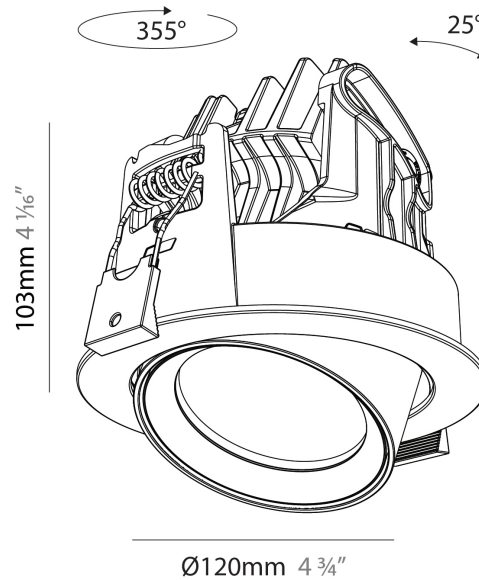

GENERAL

Series: Centriq
Subseries: Centriq Round Adjustable
Brand: Prolicht
Division: Architectural
Mounting Type: Recessed
Mounting Location: Ceiling
Subcategory: Spots

PHYSICAL

Shape: Cylinder
Diameter (mm): 120
Diameter (in): 4 ¾
Height (mm): 105
Height (in): 4 ⅛
Min. Recessing Depth (mm): 120
Min. Recessing Depth (in): 4 ¾
Light Distribution: Adjustable / Direct
Weight (kg): 0.649
Diffuser: Lens Pack - No Lens / Opal / Linear Spread Lens / Honeycomb / Spread Lens
Fixture Finish: SSR / BKV / CWI / CRY / HAB / LAG / UFT / ITA / RUA / RUR / MIC / FTG / MYG / TWT / LOD / PUS / FRO / FUP / KIA / POP / BLS / SPG / MEY / GOH / GUM / CHC / COM / ABZ / JAG / OBR / MOS / ROR
Fixture Material: Aluminum
Cut-out Measurements: Dia. 112mm / 4 7/16"

ELECTRICAL

Lamp Type: LED (Zhaga Standard)
Input Wattage (W): 20.5
Total Output Wattage (W): 18.1
Dimming: Tri-Mode (Non-Dimming and Phase Dimming (120Vac only) and 0-10V Dimming)
Driver Included: Yes
Driver Location: Recessed Housing
Driver Type: Constant Current - Universal
Driver Class: Class 2
Input Voltage (V): 120 - 277
Constant Current (MA): 500

LED

Color Temperature (°K): 2700 / 3000 / 3500 / 4000
Max. Delivered Lumen (lm): 1432 / 1542 / 1432 / 1636
Nominal Lumen (lm): 1668 / 1797 / 1868 / 1907
CRI: >90 CRI
Lamp Life (hrs): 50000

OPTICAL

Reflector°: 10
Adjustability: Rotational 350°; Tilt 90°

RATINGS AND CERTIFICATIONS

Certified By: Certified for North American Standards
IP rating: IP20