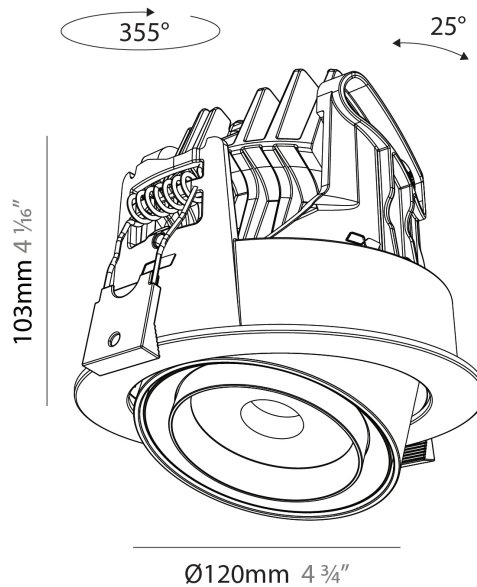

GENERAL

Series: Centriq
Subseries: Centriq Round Flex Adjustable
Brand: Prolicht
Division: Architectural
Mounting Type: Recessed
Mounting Location: Ceiling
Subcategory: Spots

PHYSICAL

Shape: Cylinder
Diameter (mm): 120
Diameter (in): 4 ¾
Height (mm): 105
Height (in): 4 ⅛
Min. Recessing Depth (mm): 120
Min. Recessing Depth (in): 4 ¾
Light Distribution: Adjustable / Direct
Weight (kg): 0.666
Fixture Finish: SSR / BKV / CWI / CRY / HAB / LAG / UFT / ITA / RUA / RUR / MIC / FTG / MYG / TWT / LOD / PUS / FRO / FUP / KIA / POP / BLS / SPG / MEY / GOH / GUM / CHC / COM / ABZ / JAG / OBR / MOS / ROR
Fixture Material: Aluminum
Cut-out Measurements: Dia. 112mm / 4 7/16"

ELECTRICAL

Lamp Type: LED (Zhaga Standard)
Input Wattage (W): 20.5
Total Output Wattage (W): 18.1
Dimming: Tri-Mode (Non-Dimming and Phase Dimming (120Vac only) and 0-10V Dimming)
Driver Included: Yes
Driver Location: Recessed Housing
Driver Type: Constant Current - Universal
Driver Class: Class 2
Housing: ENCP 3
Input Voltage (V): 120 - 277
Constant Current (MA): 500

LED

Color Temperature (°K): 2700 / 3000 / 3500 / 4000
Max. Delivered Lumen (lm): 1201 / 1294 / 1346 / 1373
Nominal Lumen (lm): 1668 / 1797 / 1869 / 1907
CRI: >90 CRI
Lamp Life (hrs): 50000

OPTICAL

Beam Angle: 18 - 46
Adjustability: Rotational 350° / Tilt 25°

RATINGS AND CERTIFICATIONS

Certified By: CSA Certified to UL and CSA Standards
IP rating: IP20