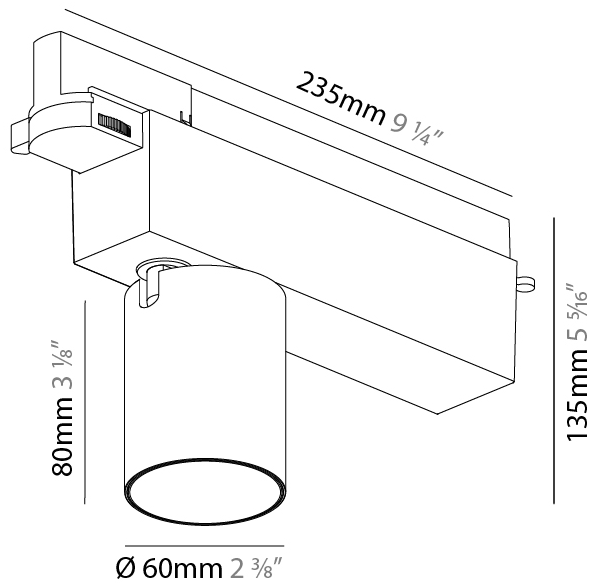

Series: Centriq
Subseries: Centriq 60
Brand: Prolicht
Division: Architectural
Mounting Type: Track
Mounting Location: Ceiling
Subcategory: Spots

PHYSICAL

Shape: Cylinder
Diameter (mm): 60
Diameter (in): 2 3/8
Length (mm): 235
Length (in): 9 1/4
Height (mm): 135
Height (in): 5 5/16
Light Distribution: Adjustable / Direct
Weight (kg): 0.7
Weight (lbs): 1.54
Installation Requirement: Track or profile system
Fixture Finish: SSR / BKV / CWI / CRY / HAB / LAG / UFT / ITA / RUA / RUR / MIC / FTG / MYG / TWT / LOD / PUS / FRO / FUP / KIA / POP / BLS / SPG / MEY / GOH / GUM / CHC / COM / ABZ / JAG / OBR / MOS / ROR
Fixture Material: Aluminum Die Cast

ELECTRICAL

Lamp Type: LED (Zhaga Standard)
Input Wattage (W): 12 / 15
Total Output Wattage (W): 10.8 / 13.5
Dimming: Tri-Mode (Non-Dimming and Phase Dimming (120Vac only) and 0-10V Dimming)
Driver Included: Yes
Driver Location: Integrated
Driver Type: Constant Current - Universal
Driver Class: Class 2
Input Voltage (V): 120 - 277
Constant Current (MA): 350

LED

Number of LEDs: 1
Color Temperature (°K): 2700 / 3000 / 3500 / 4000
Max. Delivered Lumen (lm): 520 / 580 / 627 / 640
Nominal Lumen (lm): 960 / 1070 / 1156 / 1180
CRI: >90 CRI
Lamp Life (hrs): 50000
Upon Request: Special Color Temperature Special Led

OPTICAL

Beam Angle: 8
Adjustability: Rotational 340°; Tilt 90°
Upon Request: Special Beam Angles

RATINGS AND CERTIFICATIONS

Certified By: Certified for North American Standards
IP rating: IP20