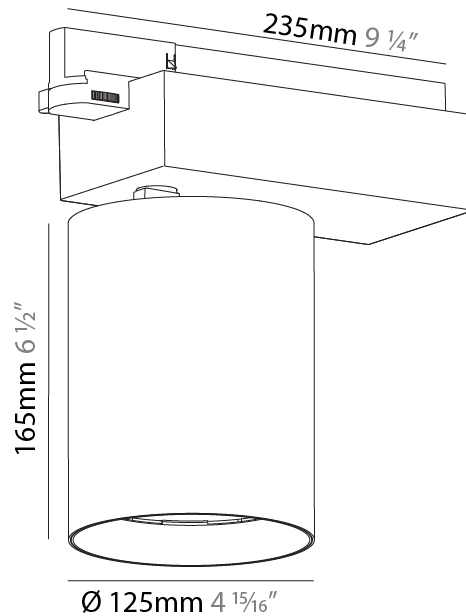

GENERAL

Series: Centriq
Subseries: Centriq 125
Brand: Prolicht
Division: Architectural
Mounting Type: Track
Mounting Location: Ceiling
Subcategory: Spots

PHYSICAL

Shape: Cylinder
Diameter (mm): 125
Diameter (in): 4 ¹⁵/₁₆
Length (mm): 235
Length (in): 9 ¹/₄
Height (mm): 165
Height (in): 6 ¹/₂
Light Distribution: Adjustable / Direct
Fixture Finish: SSR / BKV / CWI / CRY / HAB / LAG / UFT / ITA / RUA / RUR / MIC / FTG / MYG / TWT / LOD / PUS / FRO / FUP / KIA / POP / BLS / SPG / MEY / GOH / GUM / CHC / COM / ABZ / JAG / OBR / MOS / ROR
Fixture Material: Aluminum

ELECTRICAL

Lamp Type: LED (Zhaga Standard)
Input Wattage (W): 55 / 54
Total Output Wattage (W): 49.5 / 48.6
Dimming: Tri-Mode (Non-Dimming and Phase Dimming (120Vac only) and 0-10V Dimming)
Driver Included: Yes
Driver Location: Integrated
Driver Type: Constant Current - Universal
Driver Class: Class 2
Input Voltage (V): 120 - 277
Constant Current (MA): 1400

LED

Number of LEDs: 1
Color Temperature (°K): 3000 / 3500 / 4000
Max. Delivered Lumen (lm): 5250 / 4498 / 4590
Nominal Lumen (lm): 6030 / 5165 / 5270
CRI: >90 CRI
Lamp Life (hrs): 50000

OPTICAL

Reflector°: 16 / 26 / 42
Adjustability: Rotational 340°; Tilt 90°

RATINGS AND CERTIFICATIONS

Certified By: Certified for North American Standards
IP rating: IP20