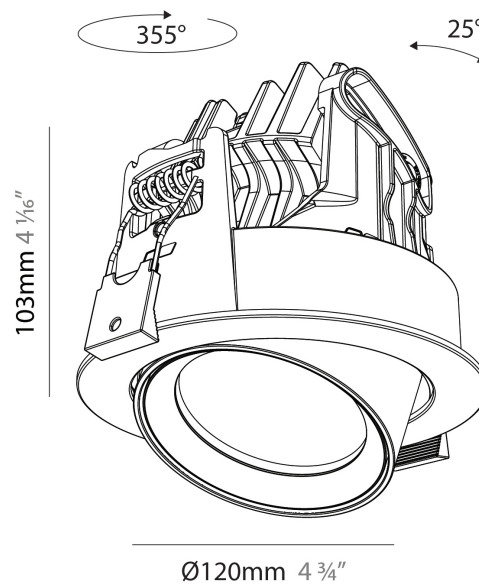

GENERAL

Series: Centriq
Subseries: Centriq Round Adjustable
Brand: Prolicht
Division: Architectural
Mounting Type: Recessed
Mounting Location: Ceiling
Subcategory: Spots

PHYSICAL

Shape: Cylinder
Diameter (mm): 120
Diameter (in): 4 ¾
Height (mm): 105
Height (in): 4 ⅛
Min. Recessing Depth (mm): 120
Min. Recessing Depth (in): 4 ¾
Light Distribution: Adjustable / Direct
Weight (kg): 0.651
Diffuser: Lens Pack - No Lens / Opal / Linear Spread Lens / Honeycomb / Spread Lens
Fixture Finish: SSR / BKV / CWI / CRY / HAB / LAG / UFT / ITA / RUA / RUR / MIC / FTG / MYG / TWT / LOD / PUS / FRO / FUP / KIA / POP / BLS / SPG / MEY / GOH / GUM / CHC / COM / ABZ / JAG / OBR / MOS / ROR
Fixture Material: Aluminum
Cut-out Measurements: Dia. 112mm / 4 7/16"

ELECTRICAL

Lamp Type: LED (Zhaga Standard)
Input Wattage (W): 27.4
Total Output Wattage (W): 24.6
Dimming: Dali Dimming
Driver Included: No
Driver Location: Remote
Driver Type: Constant Current - Universal
Driver Class: Class 2
Input Voltage (V): 120 - 277
Constant Current (MA): 700

LED

Color Temperature (°K): 2700-6500 Tunable White
Max. Delivered Lumen (lm): Max 2403
Nominal Lumen (lm): 2827
CRI: >90 CRI
Lamp Life (hrs): 50000

OPTICAL

Reflector°: 24 / 34 / 54
Adjustability: Rotational 350°; Tilt 90°

RATINGS AND CERTIFICATIONS

Certified By: Certified for North American Standards
IP rating: IP20