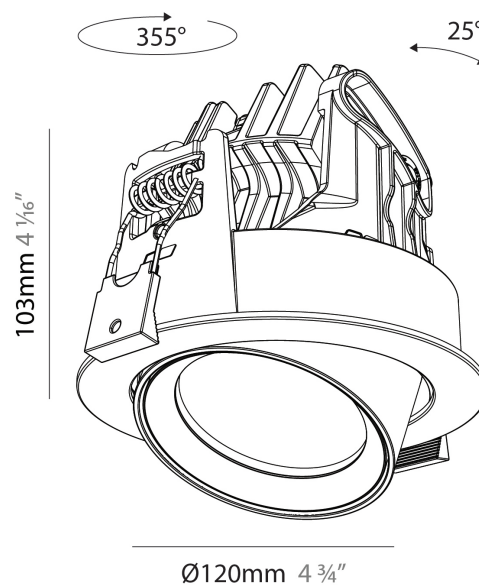

Series: Centriq
Subseries: Centriq Round Adjustable
Brand: Prolicht
Division: Architectural
Mounting Type: Recessed
Mounting Location: Ceiling
Subcategory: Spots

PHYSICAL

Shape: Cylinder
Diameter (mm): 120
Diameter (in): 4 3/4
Height (mm): 105
Height (in): 4 1/8
Min. Recessing Depth (mm): 120
Min. Recessing Depth (in): 4 3/4
Light Distribution: Adjustable / Direct
Weight (kg): 0.651
Diffuser: Lens Pack - No Lens / Opal / Linear Spread Lens / Honeycomb / Spread Lens
Fixture Finish: SSR / BKV / CWI / CRY / HAB / LAG / UFT / ITA / RUA / RUR / MIC / FTG / MYG / TWT / LOD / PUS / FRO / FUP / KIA / POP / BLS / SPG / MEY / GOH / GUM / CHC / COM / ABZ / JAG / OBR / MOS / ROR
Fixture Material: Aluminum
Cut-out Measurements: Dia. 112mm / 4 7/16"

ELECTRICAL

Lamp Type: LED (Zhaga Standard)
Input Wattage (W): 34
Total Output Wattage (W): 30.9
Dimming: Tri-Mode (Non-Dimming and Phase Dimming (120Vac only) and 0-10V Dimming)
Driver Included: Yes
Driver Location: Recessed Housing
Driver Type: Constant Current - Universal
Driver Class: Class 2
Input Voltage (V): 120 - 277
Constant Current (MA): 900

LED

Color Temperature (*K): 2700 / 3000 / 3500 / 4000
Max. Delivered Lumen (lm): 3148 / 3355 / 3406 / 3524
Nominal Lumen (lm): 3921 / 4177 / 4242 / 4389
CRI: >90 CRI
Lamp Life (hrs): 50000

OPTICAL

Reflector°: 24 / 36 / 54
Adjustability: Rotational 350° / Tilt 25°

RATINGS AND CERTIFICATIONS

Certified By: Certified for North American Standards
IP rating: IP20