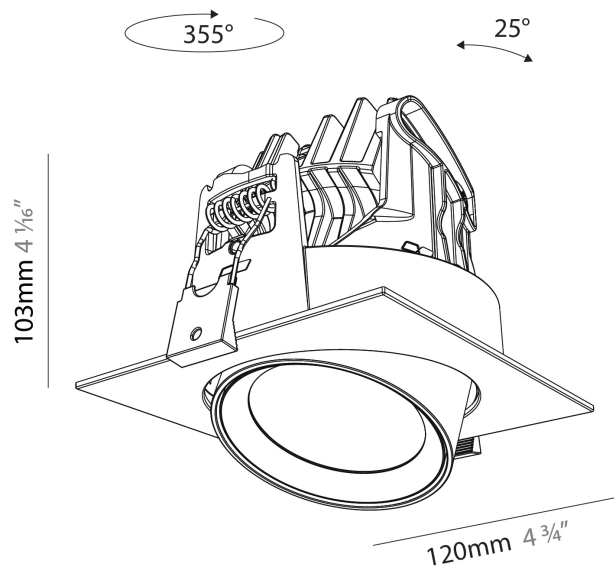

GENERAL

Series: Centriq
Subseries: Centriq Square Adjustable
Brand: Prolicht
Division: Architectural
Mounting Type: Recessed
Mounting Location: Ceiling
Subcategory: Spots

PHYSICAL

Shape: Cylinder
Diameter (mm): 120
Diameter (in): 4 3/4
Length (mm): 120
Length (in): 4 3/4
Height (mm): 105
Height (in): 4 1/8
Min. Recessing Depth (mm): 120
Min. Recessing Depth (in): 4 3/4
Light Distribution: Adjustable / Direct
Weight (kg): 0.665
Diffuser: Lens Pack - No Lens / Opal / Linear Spread Lens / Honeycomb / Spread Lens
Fixture Finish: SSR / BKV / CWI / CRY / HAB / LAG / UFT / ITA / RUA / RUR / MIC / FTG / MYG / TWT / LOD / PUS / FRO / FUP / KIA / POP / BLS / SPG / MEY / GOH / GUM / CHC / COM / ABZ / JAG / OBR / MOS / ROR
Fixture Material: Aluminum
Cut-out Measurements: Dia. 112mm / 4 7/16"

ELECTRICAL

Lamp Type: LED (Zhaga Standard)
Input Wattage (W): 27.4
Total Output Wattage (W): 24.6
Dimming: Dali Dimming
Driver Included: No
Driver Location: Remote
Driver Type: Constant Current - Universal
Driver Class: Class 2
Input Voltage (V): 120 - 277
Constant Current (MA): 700

LED

Color Temperature (°K): 2700-6500 Tunable White
Max. Delivered Lumen (lm): 2058 - 2329
Nominal Lumen (lm): 2497 - 2827
CRI: >90 CRI
Lamp Life (hrs): 50000

OPTICAL

Reflector°: 24 / 34 / 54
Adjustability: Rotational 350° / Tilt 25°

RATINGS AND CERTIFICATIONS

Certified By: CSA Certified to UL and CSA Standards
IP rating: IP20