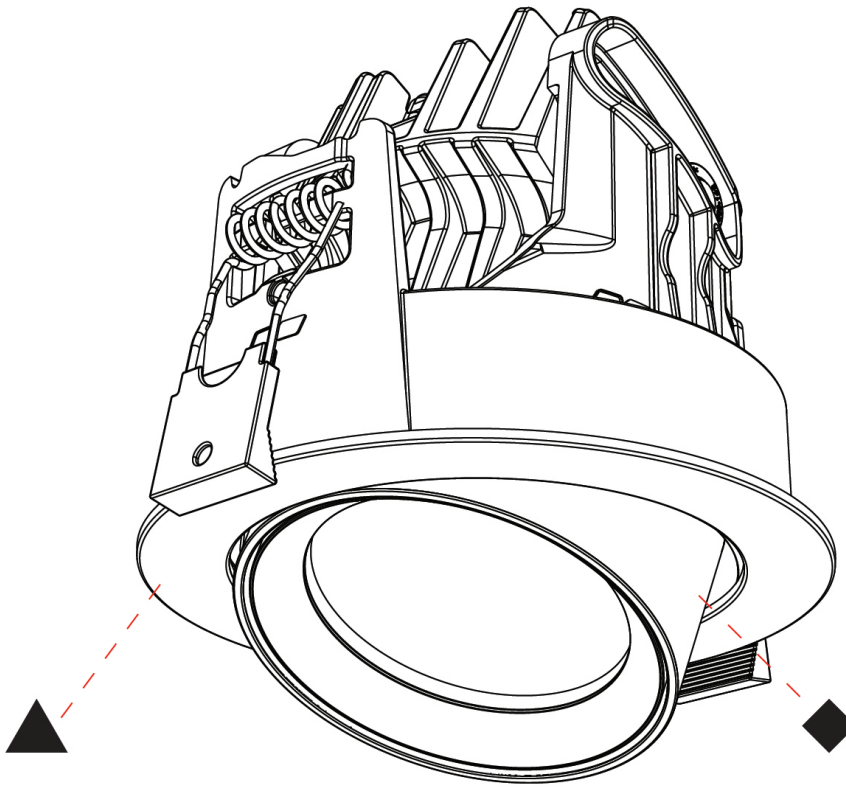

CENTRIQ ROUND ADJUSTABLE RECESSED

A35975-

PROJECT _____

TYPE _____

SPECIFIER _____

QUANTITY _____

DATE _____