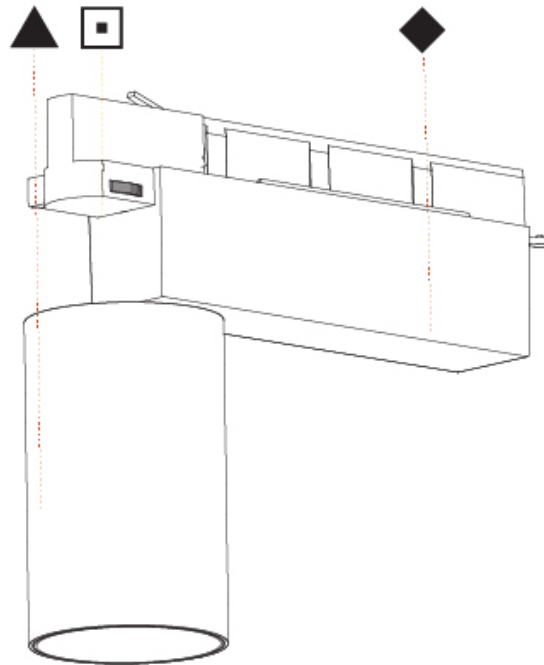

CENTRIQ 75 TRACK

A3T116-

PROJECT

TYPE

SPECIFIER

QUANTITY

DATE

A