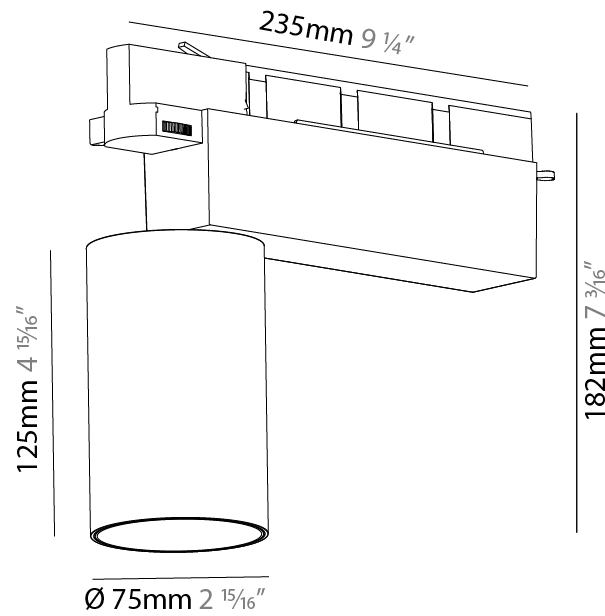

GENERAL

Series: Centriq
Subseries: Centriq 75
Brand: Prolicht
Division: Architectural
Mounting Type: Track
Mounting Location: Ceiling
Subcategory: Spots

PHYSICAL

Shape: Cylinder
Diameter (mm): 75
Diameter (in): 2 ¹⁵/₁₆
Length (mm): 235
Length (in): 9 ¹/₄
Height (mm): 125
Height (in): 4 ¹⁵/₁₆
Light Distribution: Adjustable / Direct
Weight (kg): 1.099
Weight (lbs): 2 7/16
Fixture Finish: SSR / BKV / CWI / CRY / HAB / LAG / UFT / ITA / RUA / RUR / MIC / FTG / MYG / TWT / LOD / PUS / FRO / FUP / KIA / POP / BLS / SPG / MEY / GOH / GUM / CHC / COM / ABZ / JAG / OBR / MOS / ROR
Fixture Material: Aluminum

ELECTRICAL

Lamp Type: LED (Zhaga Standard)
Input Wattage (W): 12 / 15
Total Output Wattage (W): 10.8 / 13.5
Dimming: Tri-Mode (Non-Dimming and Phase Dimming (120Vac only) and 0-10V Dimming)
Driver Included: Yes
Driver Location: Integrated
Driver Type: Constant Current - Universal
Driver Class: Class 2
Input Voltage (V): 120 - 277
Constant Current (MA): 350

LED

Number of LEDs: 1
Color Temperature (°K): 2700 / 3000 / 3500 / 4000
Max. Delivered Lumen (lm): 870 / 970 / 1039 / 1060
Nominal Lumen (lm): 960 / 1070 / 1156 / 1180
CRI: >90 CRI
Lamp Life (hrs): 50000
Upon Request: Special Color Temperature Special Led

OPTICAL

Beam Angle: 10
Adjustability: Rotational 340°; Tilt 90°
Upon Request: Special Beam Angles

RATINGS AND CERTIFICATIONS

Certified By: Certified for North American Standards
IP rating: IP20