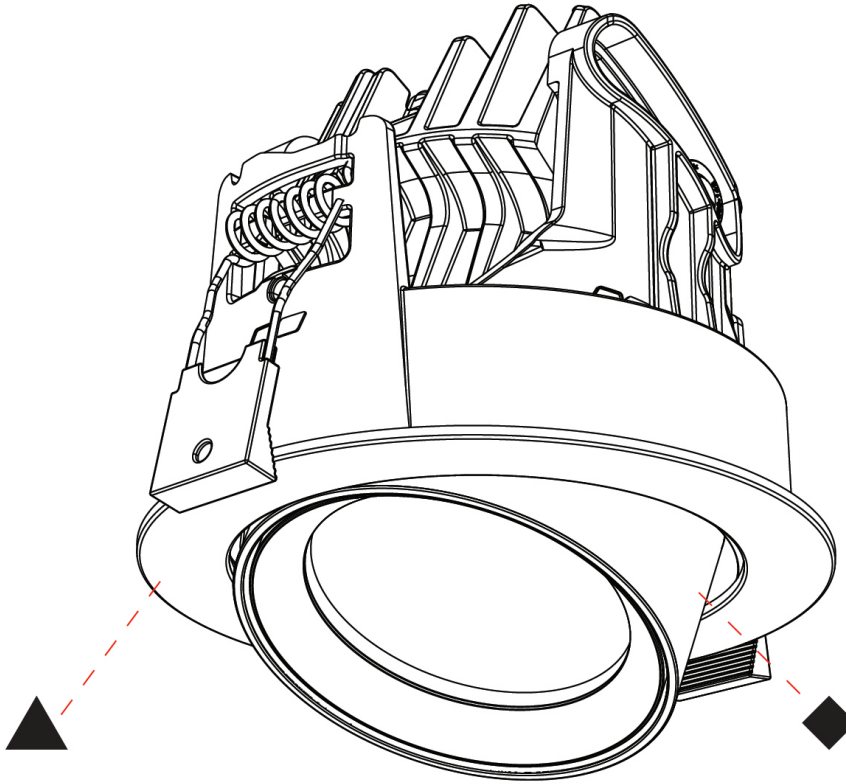

CENTRIQ ROUND ADJUSTABLE RECESSED

A35977-

PROJECT	_____
TYPE	_____
SPECIFIER	_____
QUANTITY	_____
DATE	_____