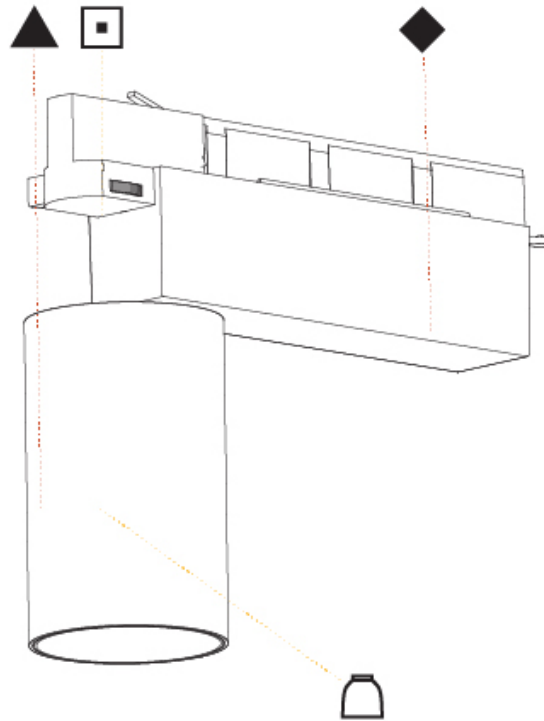

CENTRIQ 75 TRACK

A3T115-

PROJECT _____

TYPE _____

SPECIFIER _____

QUANTITY _____

DATE _____

A