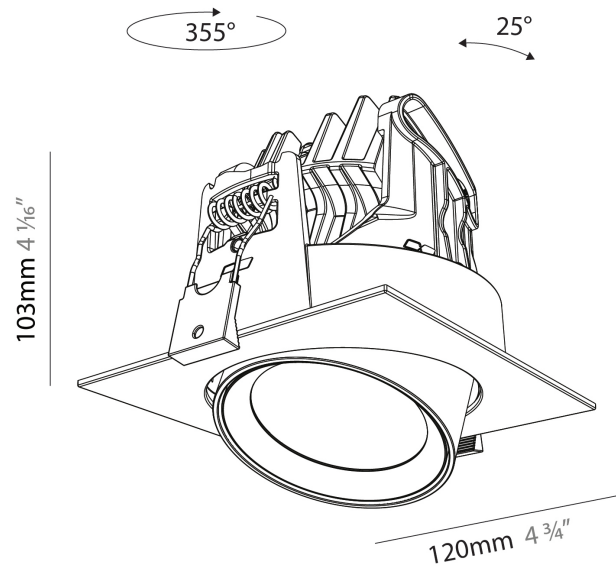

PHYSICAL

Shape: Cylinder
Diameter (mm): 120
Diameter (in): 4 3/4
Length (mm): 120
Length (in): 4 3/4
Height (mm): 105
Height (in): 4 1/8
Min. Recessing Depth (mm): 120
Min. Recessing Depth (in): 4 3/4
Light Distribution: Adjustable / Direct
Weight (kg): 0.665
Diffuser: Lens Pack - No Lens / Opal / Linear Spread Lens / Honeycomb / Spread Lens
Fixture Finish: SSR / BKV / CWI / CRY / HAB / LAG / UFT / ITA / RUA / RUR / MIC / FTG / MYG / TWT / LOD / PUS / FRO / FUP / KIA / POP / BLS / SPG / MEY / GOH / GUM / CHC / COM / ABZ / JAG / OBR / MOS / ROR
Fixture Material: Aluminum
Cut-out Measurements: Dia. 112mm / 4 7/16"

ELECTRICAL

Lamp Type: LED (Zhaga Standard)
Input Wattage (W): 27.3
Total Output Wattage (W): 24.5
Dimming: Tri-Mode (Non-Dimming and Phase Dimming (120Vac only) and 0-10V Dimming)
Driver Included: Yes
Driver Location: Recessed Housing
Driver Type: Constant Current - Universal
Driver Class: Class 2
Input Voltage (V): 120 - 277
Constant Current (MA): 700

LED

Color Temperature (°K): 2700 / 3000 / 3500 / 4000
Max. Delivered Lumen (lm): 2434 / 2534 / 2643 / 2768
Nominal Lumen (lm): 2788 / 2903 / 3027 / 3170
CRI: >90 CRI
Lamp Life (hrs): 50000

OPTICAL

Reflector°: 20 / 32 / 54
Adjustability: Rotational 350° / Tilt 25°

RATINGS AND CERTIFICATIONS

Certified By: CSA Certified to UL and CSA Standards
IP rating: IP20