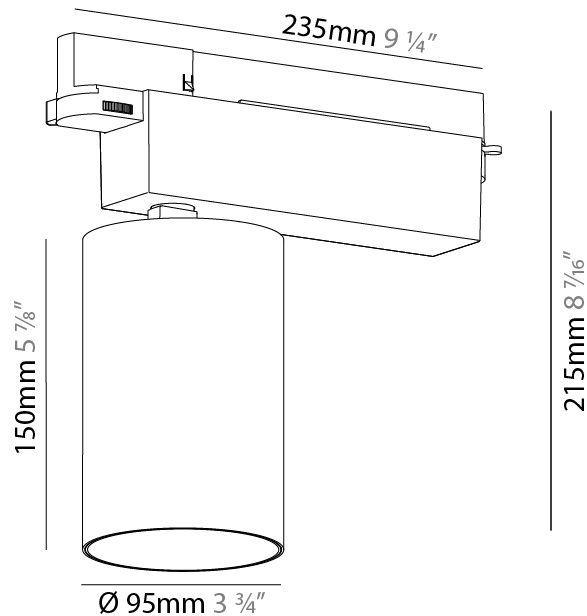

GENERAL

Series: Centriq
Subseries: Centriq 95
Brand: Prolicht
Division: Architectural
Mounting Type: Track
Mounting Location: Ceiling
Subcategory: Spots

PHYSICAL

Shape: Cylinder
Diameter (mm): 95
Diameter (in): 3 3/4
Length (mm): 235
Length (in): 9 1/4
Height (mm): 150
Height (in): 5 7/8
Light Distribution: Adjustable / Direct
Weight (kg): 1.4
Weight (lbs): 3.08
Fixture Finish: SSR / BKV / CWI / CRY / HAB / LAG / UFT / ITA / RUA / RUR / MIC / FTG / MYG / TWT / LOD / PUS / FRO / FUP / KIA / POP / BLS / SPG / MEY / GOH / GUM / CHC / COM / ABZ / JAG / OBR / MOS / ROR
Fixture Material: Aluminum

ELECTRICAL

Lamp Type: LED (Zhaga Standard)
Input Wattage (W): 12 / 15
Total Output Wattage (W): 10.8 / 13.5
Dimming: Tri-Mode (Non-Dimming and Phase Dimming (120Vac only) and 0-10V Dimming)
Driver Included: Yes
Driver Location: Integrated
Driver Type: Constant Current - Universal
Driver Class: Class 2
Input Voltage (V): 120 - 277
Constant Current (MA): 350

LED

Number of LEDs: 1
Color Temperature (°K): 2700 / 3000 / 3500 / 4000
Max. Delivered Lumen (lm): 830 / 930 / 1009 / 1030
Nominal Lumen (lm): 960 / 1070 / 1157 / 1180
CRI: >90 CRI
Lamp Life (hrs): 50000
Upon Request: Special Color Temperature Special Led

OPTICAL

Beam Angle: 8
Adjustability: Rotational 340°; Tilt 90°
Upon Request: Special Beam Angles

RATINGS AND CERTIFICATIONS

Certified By: Certified for North American Standards
IP rating: IP20