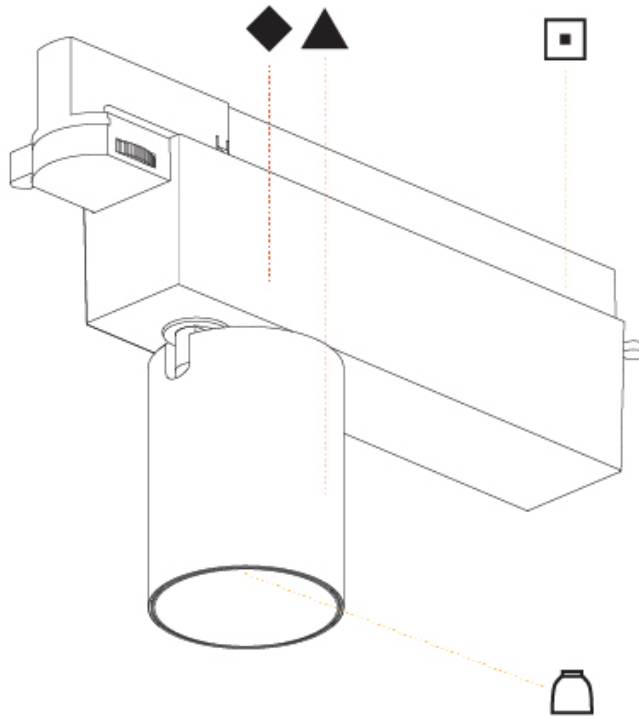

CENTRIQ 60 TRACK

A3T033-

PROJECT _____

TYPE _____

SPECIFIER _____

QUANTITY _____

DATE _____

A